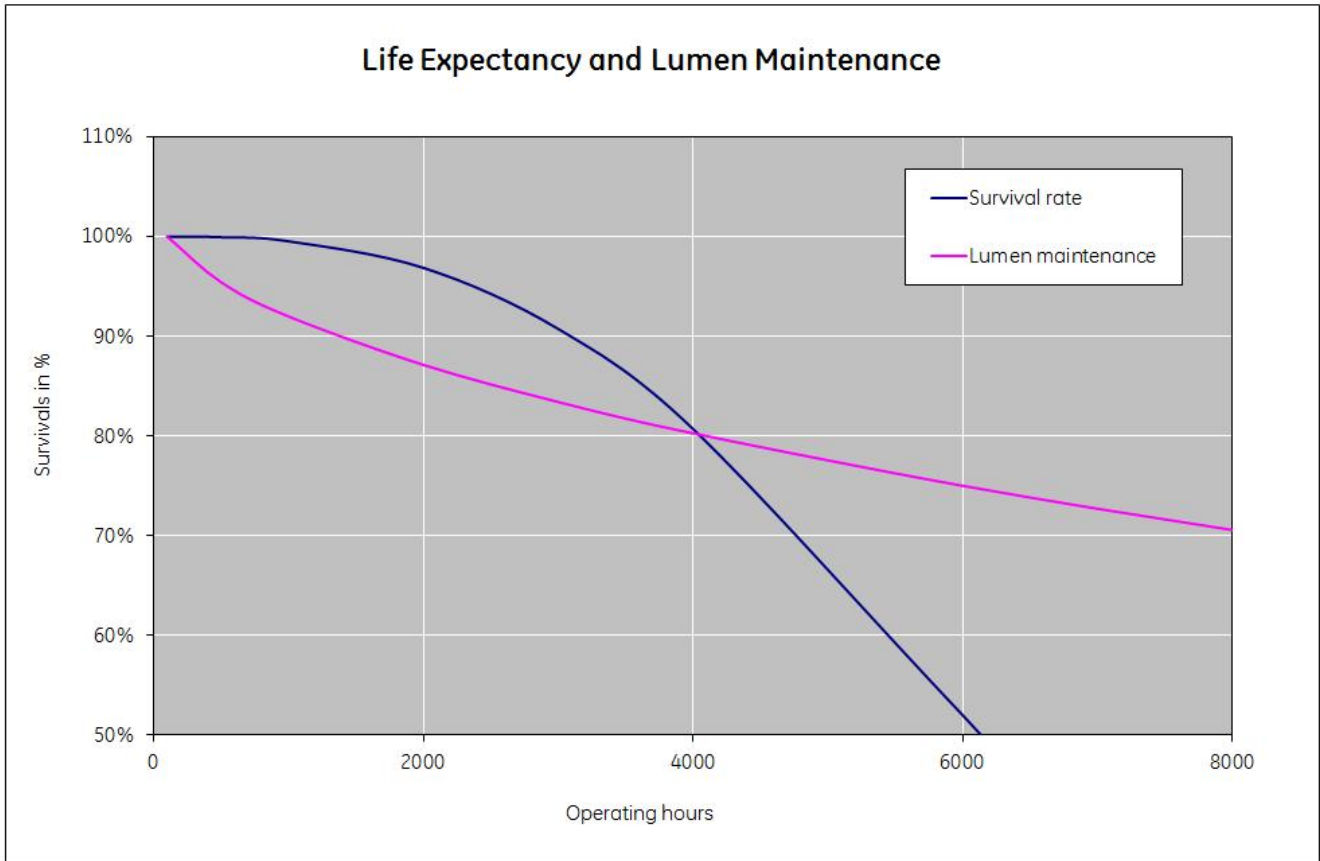

Survival data